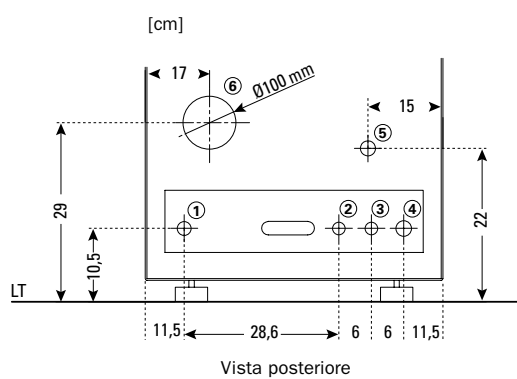

## Infinity 24/34

Rivestimento in ceramica  
Ceramic coating

*SCL10009 (24kW)*  
*SCL100123 (34kW)*  
Finitura Avorio  
Ivory finishing

*SCL10010 (24kW)*  
*SCL100124 (34kW)*  
Finitura Rosso  
Red finishing