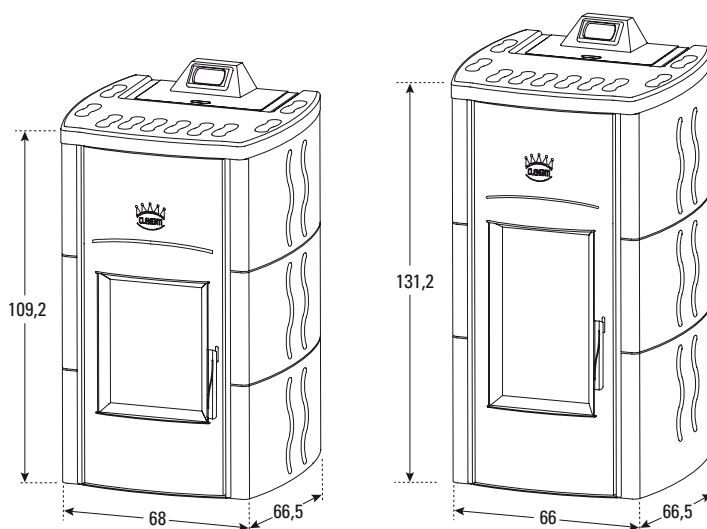

## Infinity 24/34

Rivestimento in ceramica  
Ceramic coating

*SCL10009 (24kW)*  
*SCL100123 (34kW)*  
Finitura Avorio  
Ivory finishing

*SCL10010 (24kW)*  
*SCL100124 (34kW)*  
Finitura Rosso  
Red finishing

*SCL10011 (24kW)*  
*SCL100125 (34kW)*  
Finitura Cuoio  
Leather finishing